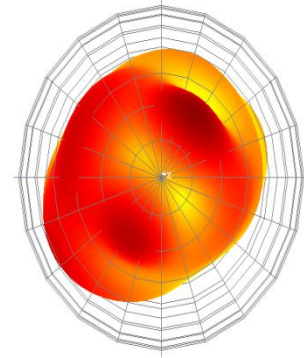

Http: WWW.BDS666.COM

Tel: 86-755-83044319

Fax: 86-755-83975897

KINGHELM Satellite receiving antenna

Specifications:

Item		Specifications
Antenna	Center Frequency	1575.42 ± 10MHz
	Band Width	CF ± 5MHz
	Polarization	RHCP
	Gain	2dBic (Zenith)
	V.S.W.R	<1.3
	Impedance	50 Ω
	Axial Ratio	3dB (max)
	Dimension	45.8*38.4*12.8mm
LNA	Gain	29 ± 2dB
	Noise Figure	<1.3
	Supply Voltage	1.4~3.6V DC
	Current Consumption	8~15mA
	V.S.W.R	<2.0
Mechanical	Cable	RG174
	Connector	SMA-J
	Radome Material	ABS
	Mounting Method	Magnet/Adhesive
Environmental	Operating Temperature	-40°C~+85°C

KINGHELM Satellite receiving antenna

Test effect graph:

X+

Y+

Z+

XY

YZ

XZ