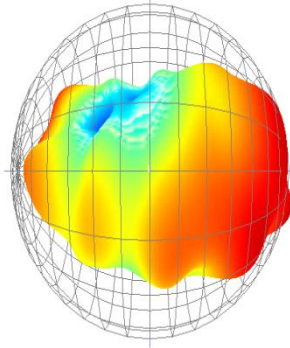

Http: WWW.BDS666.COM

Tel: 86-755-83044319

Fax: 86-755-83975897

KINGHELM Satellite receiving antenna

Specifications:

Item		Specifications
Antenna	Center Frequency	1575.42 ± 10MHz
	Band Width	CF ± 5MHz
	Polarization	RHCP
	Gain	2dBic (Zenith)
	V.S.W.R	<1.3
	Impedance	50 Ω
	Axial Ratio	3dB (max)
	Dimension	45.8*38.4*12.8mm
LNA	Gain	29 ± 2dB
	Noise Figure	<1.3
	Supply Voltage	1.4~3.6V DC
	Current Consumption	8~15mA
	V.S.W.R	<2.0
Mechanical	Cable	RG174
	Connector	SMA-J
	Radome Material	ABS
	Mounting Method	Magnet/Adhesive
Environmental	Operating Temperature	-40°C~+85°C

KINGHELM Satellite receiving antenna

Test effect graph:

X+

Y+

Z+

XY

YZ

XZ