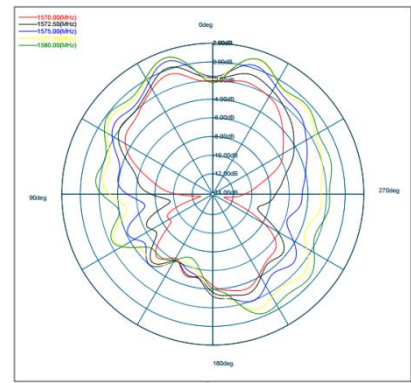

Http: WWW.BDS666.COM

Tel: 86-755-83044319

Fax: 86-755-83975897

KINGHELM Satellite receiving antenna

Specifications:

Item		Specifications
Antenna	Center Frequency	1575.42 ± 10MHz
	Band Width	CF ± 5MHz
	Polarization	RHCP
	Gain	2dBic (Zenith)
	V.S.W.R	<1.3
	Impedance	50 Ω
	Axial Ratio	3dB (max)
	Dimension	45.8*38.4*12.8mm
LNA	Gain	29 ± 2dB
	Noise Figure	<1.3
	Supply Voltage	1.4~3.6V DC
	Current Consumption	8~15mA
	V.S.W.R	<2.0
Mechanical	Cable	RG174
	Connector	SMA-J
	Radome Material	ABS
	Mounting Method	Magnet/Adhesive
Environmental	Operating Temperature	-40°C~+85°C

KINGHELM Satellite receiving antenna

Test effect graph:

X+

Y+

Z+

XY

YZ

XZ