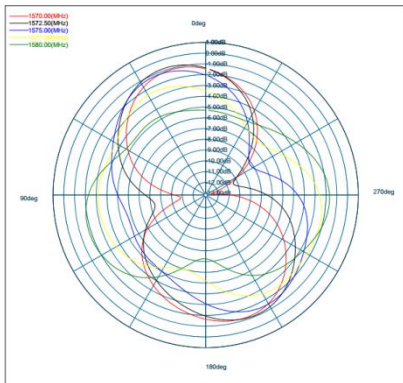

Http: WWW.BDS666.COM

Tel: 86-755-83044319

Fax: 86-755-83975897

KINGHELM Satellite receiving antenna

Specifications:

Item		Specifications
Antenna	Center Frequency	1575.42 ± 10MHz
	Band Width	CF ± 5MHz
	Polarization	RHCP
	Gain	2dBic (Zenith)
	V.S.W.R	<1.3
	Impedance	50 Ω
	Axial Ratio	3dB (max)
	Dimension	45.8*38.4*12.8mm
LNA	Gain	29 ± 2dB
	Noise Figure	<1.3
	Supply Voltage	1.4~3.6V DC
	Current Consumption	8~15mA
	V.S.W.R	<2.0
Mechanical	Cable	RG174
	Connector	SMA-J
	Radome Material	ABS
	Mounting Method	Magnet/Adhesive
Environmental	Operating Temperature	-40°C~+85°C

KINGHELM Satellite receiving antenna

Test effect graph:

X+

Y+

Z+

XY

YZ

XZ