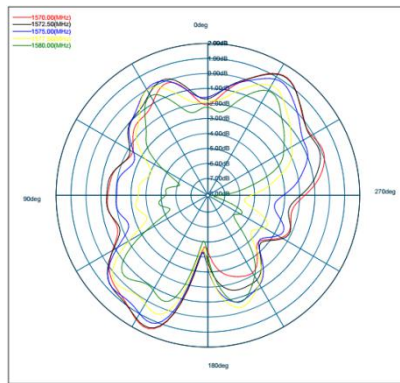

Http: WWW.BDS666.COM

Tel: 86-755-83044319

Fax: 86-755-83975897

KINGHELM Satellite receiving antenna

Specifications:

Item		Specifications
Antenna	Center Frequency	1575.42 ± 10MHz
	Band Width	CF ± 5MHz
	Polarization	RHCP
	Gain	2dBic (Zenith)
	V.S.W.R	<1.3
	Impedance	50 Ω
	Axial Ratio	3dB (max)
	Dimension	45.8*38.4*12.8mm
LNA	Gain	29 ± 2dB
	Noise Figure	<1.3
	Supply Voltage	1.4~3.6V DC
	Current Consumption	8~15mA
	V.S.W.R	<2.0
Mechanical	Cable	RG174
	Connector	SMA-J
	Radome Material	ABS
	Mounting Method	Magnet/Adhesive
Environmental	Operating Temperature	-40°C~+85°C

KINGHELM Satellite receiving antenna

Test effect graph:

X+

Y+

Z+

XY

YZ

XZ