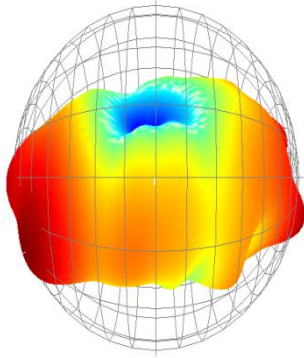

Http: WWW.BDS666.COM

Tel: 86-755-83044319

Fax: 86-755-83975897

KINGHELM Satellite receiving antenna

Specifications:

Item		Specifications
Antenna	Center Frequency	1575.42 ± 10MHz
	Band Width	CF ± 5MHz
	Polarization	RHCP
	Gain	2dBic (Zenith)
	V.S.W.R	<1.3
	Impedance	50 Ω
	Axial Ratio	3dB (max)
	Dimension	45.8*38.4*12.8mm
LNA	Gain	29 ± 2dB
	Noise Figure	<1.3
	Supply Voltage	1.4~3.6V DC
	Current Consumption	8~15mA
	V.S.W.R	<2.0
Mechanical	Cable	RG174
	Connector	SMA-J
	Radome Material	ABS
	Mounting Method	Magnet/Adhesive
Environmental	Operating Temperature	-40°C~+85°C

KINGHELM Satellite receiving antenna

Test effect graph:

X+

Y+

Z+

XY

YZ

XZ