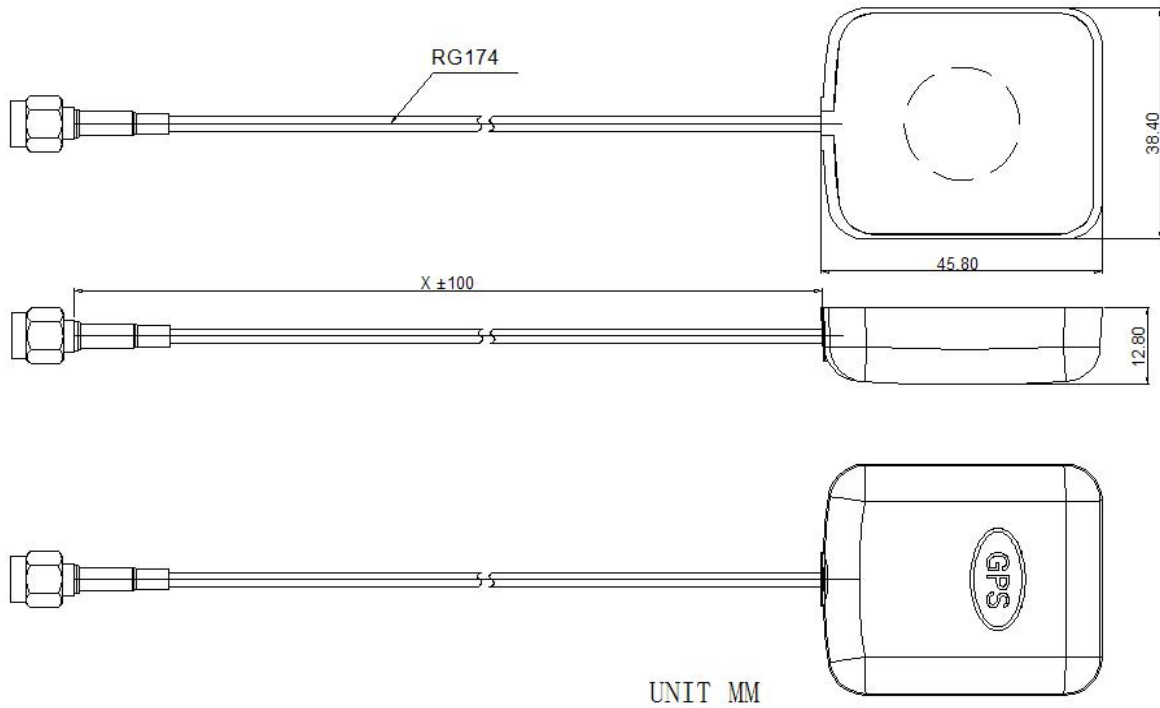

KINGHELM Satellite receiving antenna

Dimensions:

X=3M

SHENZHEN KINGHELM ELECTRONIC CO., LTD.

Add: Floor 2, building 4, Baoshan youpin cultural creative park, Minfu Road, Minzhi Street, Longhua new district;

Http: WWW.BDS666.COM

Tel: 86-755-83044319

Fax: 86-755-83975897